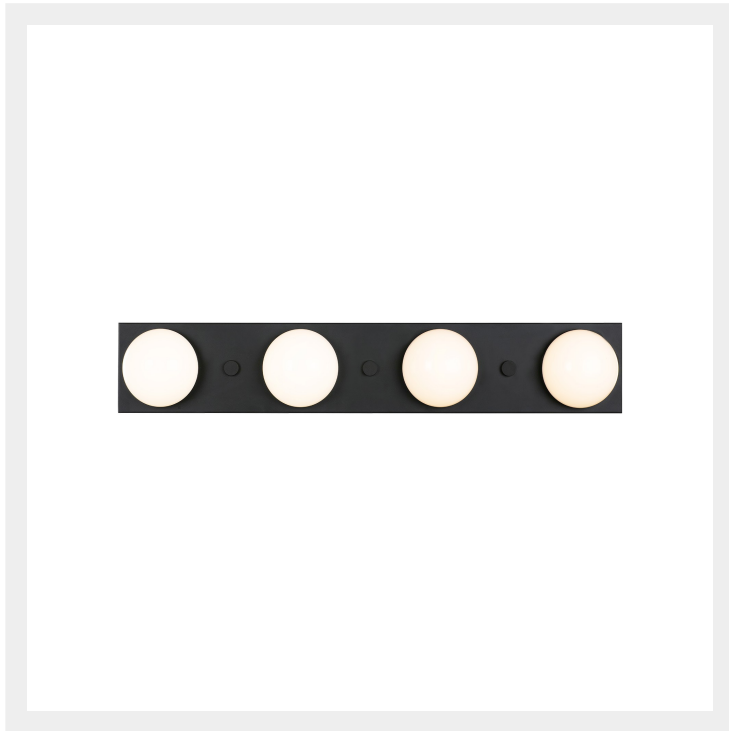

## ARISTA WV312904

FIXTURE DIMENSIONS	W31-1/2" x H5-1/2" x E3-1/2"
HEIGHT FROM CENTER	2-3/4"
EXTENSION	3-1/2"
LIGHT SOURCE	AC LED
WATTAGE	25W
TOTAL LUMENS	1170lm
DELIVERED LUMENS	1500lm*
VOLTAGE	120V
COLOR TEMPERATURE	3000K
CRI (RA)	90CRI
DIMMABLE	Yes, ELV Dimmer (Not Included)
DIFFUSER DETAILS	Frosted Acrylic
MATERIAL	Acrylic Shade
INSTALL OPTIONS	Horizontal/Vertical
ADA COMPLIANT	YES
LOCATION	Damp
PAINT FINISH	MB01